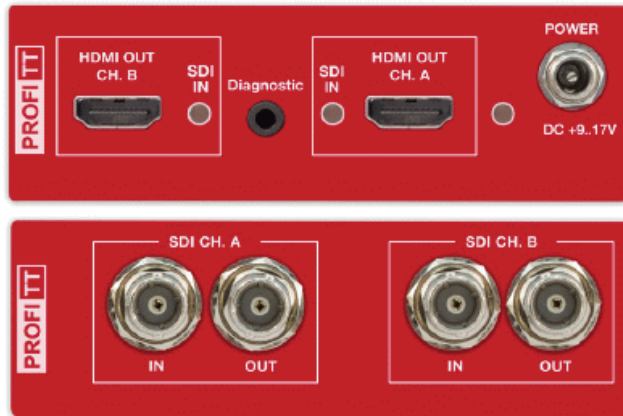

HDMI to SDI AND SDI to HDMI CONVERTERS

- ▶ UP TO 3G-SDI
- ▶ TWO INDEPENDENT CHANNELS
- ▶ MULTI CHANNEL AUDIO SUPPORT

PBX-SDH-310 and **PBX-HDS-311** is a series of compact two channels **SDI to HDMI** and **HDMI to SDI** converters. Two independent channels provide high density connectivity.

PBX-SDH-310 3G/HD/SD SDI → HDMI

PBX-HDS-311 HDMI → 3G/HD/SD SDI

FEATURES

- Signal loss indication
- Automatic format detection
- Converting up to 8 channel of audio
- Case dimensions 100 x 105 x 33.5 mm